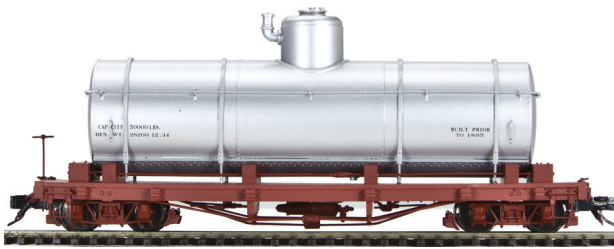

TANK CAR

1:20.3 SCALE • 45 mm GAUGE

STANDARD GASOLINE

SILVER, DATA ONLY

BLACK, DATA ONLY

SPECIFICATIONS

Scale	1:20.3
Gauge	45 mm
Mini. radius	48 in.
Dimensions	20.5 x 5 x 7.13 in.
Construction	Plastic body, brass casting
Features	Die-cast trucks
	Metal wheels
	Brass handrails
	Full underbody details
	Brass tank bands
	Working knuckle couplers

TANK CAR

1:20.3 SCALE • 45 mm GAUGE

CONOCO BLACK

STANDARD OIL CO SILVER

CONOCO SILVER

N.C.N.G. BLACK

SHELL BLACK

ASSOCIATED OIL CO SILVER